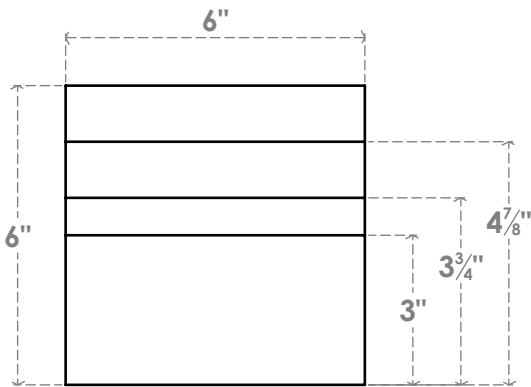

RFTP06X06X30MON

6"W X 6"H X 30"L MONTEREY ARCHITECTURAL GRADE PVC RAFTER TAIL

SIDE PROFILE

FRONT PROFILE

ISOMETRIC

EKENA MILLWORK
 2300 WEST MAIN ST.
 CLARKSVILLE, TX 75426
 TOLL FREE: 866-607-0453
 WWW.EKENAMILLWORK.COM