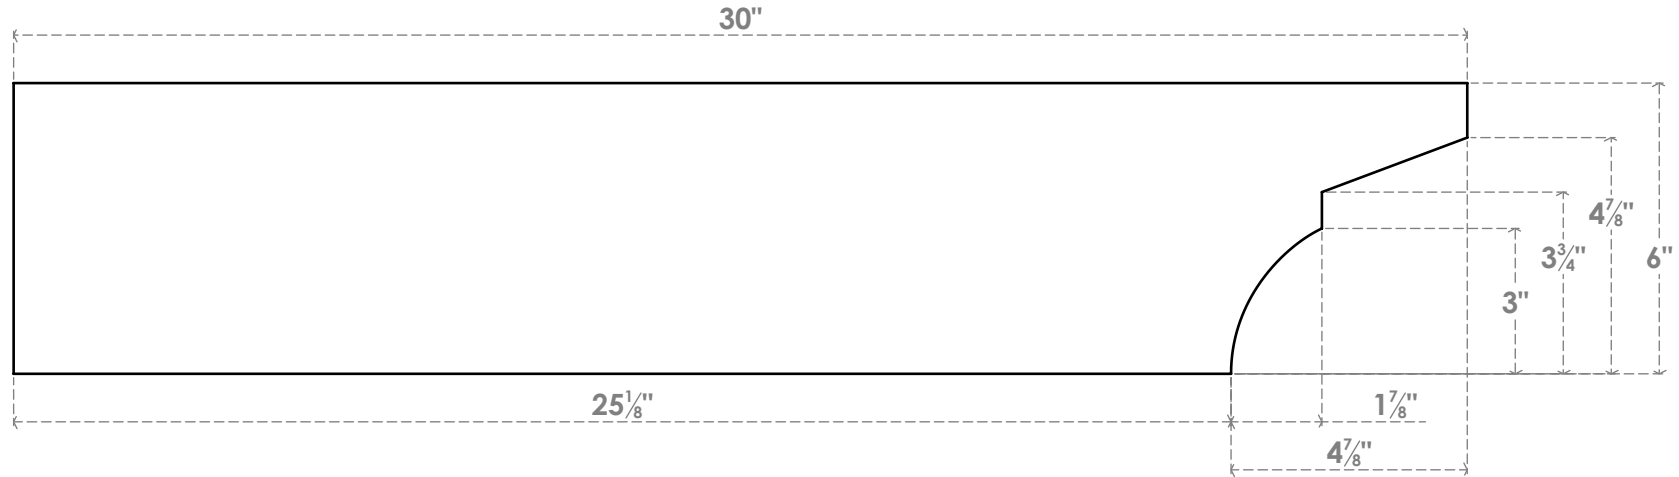

RFTP06X06X30MON

6"W X 6"H X 30"L MONTEREY ARCHITECTURAL GRADE PVC RAFTER TAIL

SIDE PROFILE

FRONT PROFILE

ISOMETRIC

EKENA MILLWORK
 2300 WEST MAIN ST.
 CLARKSVILLE, TX 75426
 TOLL FREE: 866-607-0453
 WWW.EKENAMILLWORK.COM